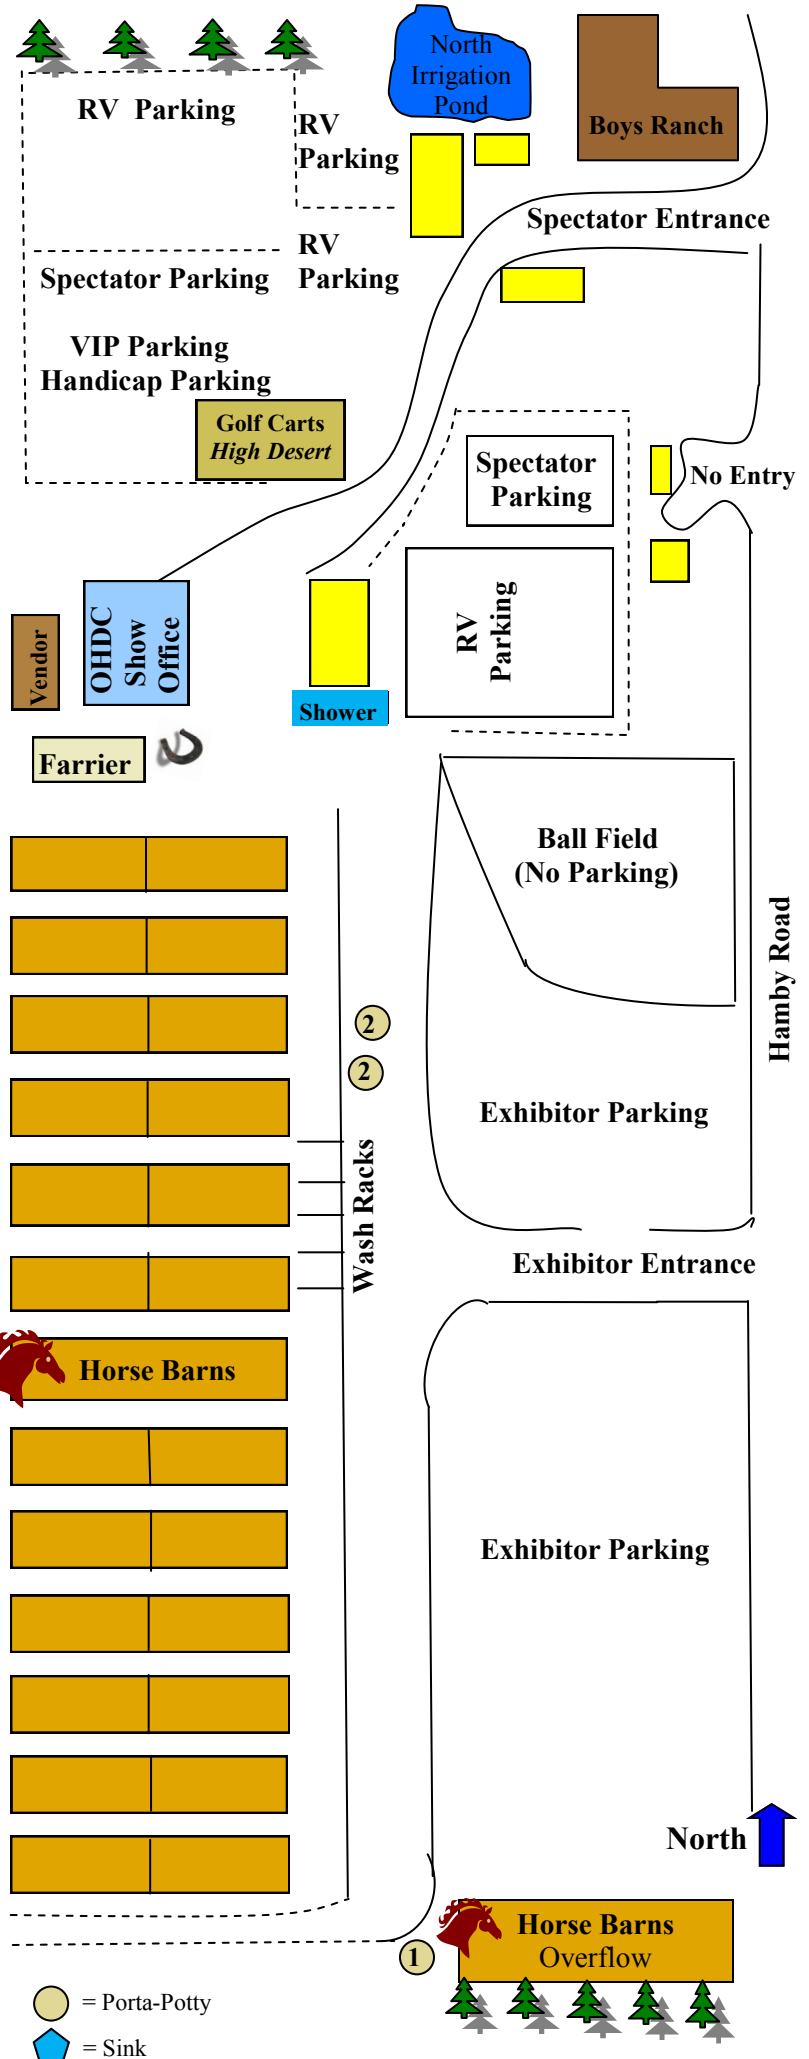

Oregon High Desert Classics

Grounds Site Map

= Porta-Potty
 = Sink