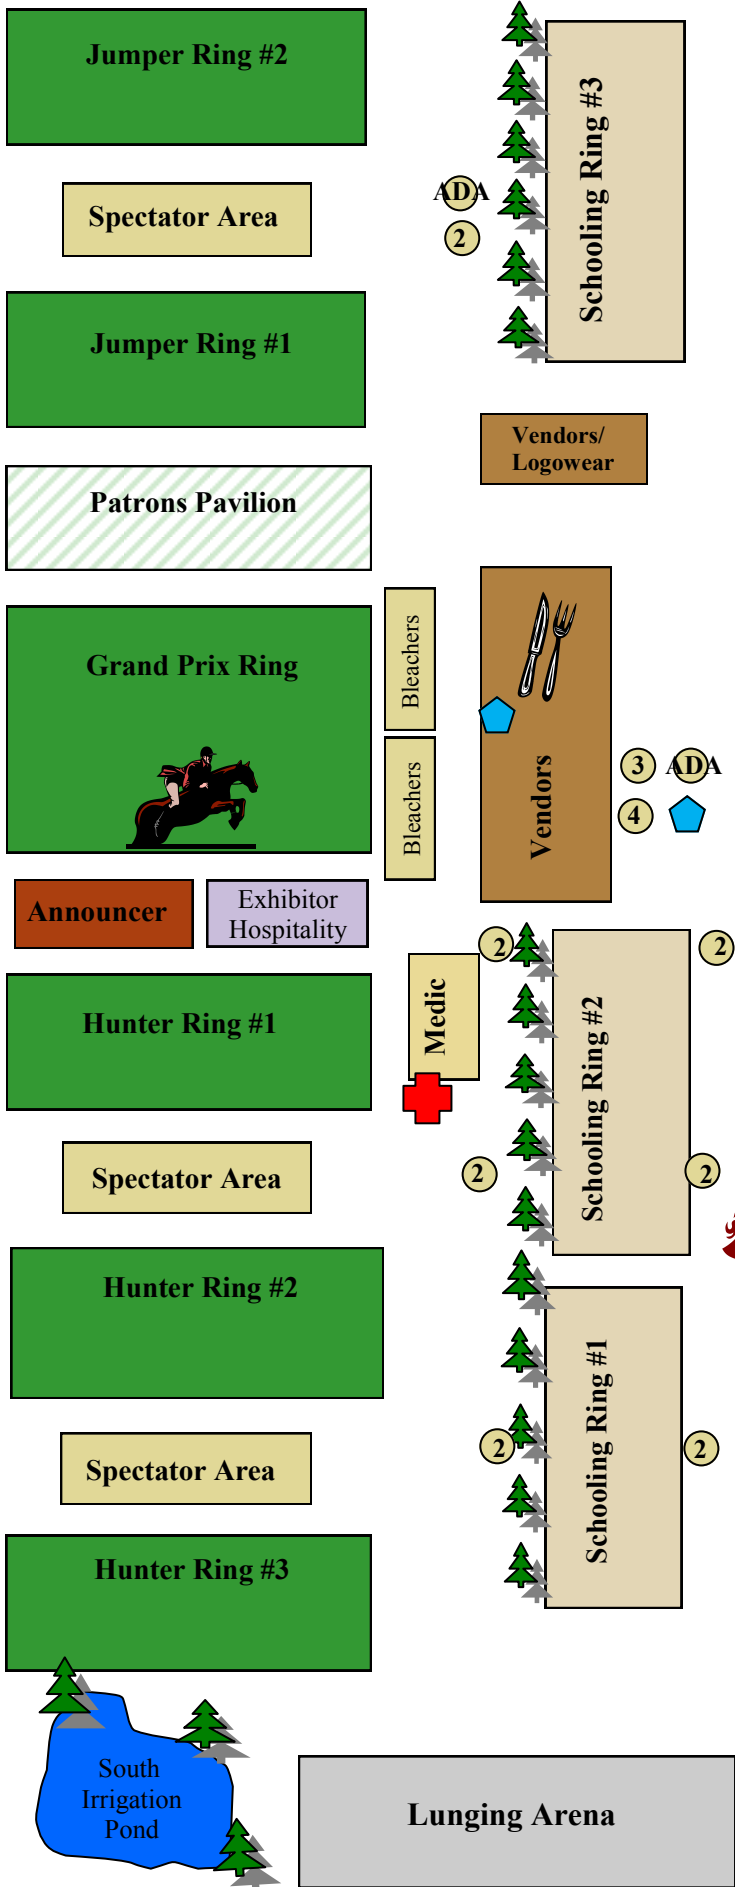

Oregon High Desert Classics

Grounds Site Map

= Porta-Potty
 = Sink